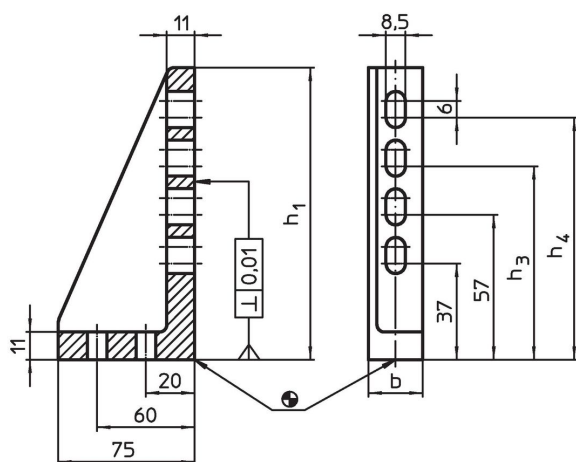

Thrust Angles

1021.600

Product Description

Material

- Grey cast iron, phosphatized, ground

Drawing

Order information

System	Dimensions		Position of web	 [g]	Art. No.
	b	h ₁			
V40	39	75	left	473	1021.600