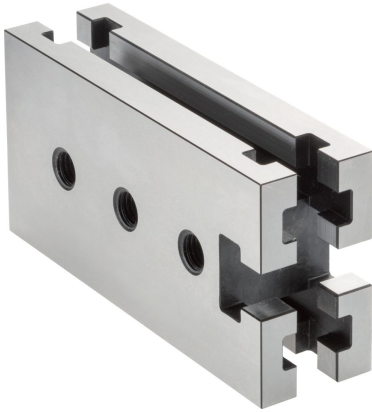

Mounting Blocks

1111.300

Product Description

This mounting element is a system part of the T-slot system.

Material

- Steel, hardened, ground

Drawing

Order information

System	Dimensions											Amount n	Art. No.	
	b_1	l_1	b_2	b_3	l_2	l_3	h_1	h_2	h_3	d_1	d_2			[g]
V70	40	210	14	24	35	70	70	10	20	12.25	M12	5	3246	1111.300

Compliance

RoHS compliant

Compliant according to Directive 2011/65/EU and Directive 2015/863.