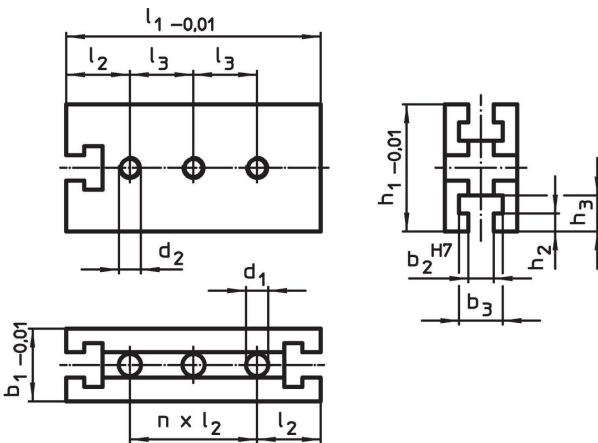

Mounting Blocks

1111.300

Product Description

This mounting element is a system part of the T-slot system.

Material

- Steel, hardened, ground

Drawing

Order information

System	Dimensions											Amount n	Art. No.	
	b_1	l_1	b_2	b_3	l_2	l_3	h_1	h_2	h_3	d_1	d_2			[g]
V70	40	210	14	24	35	70	70	10	20	12.25	M12	5	3246	1111.300

Compliance

RoHS compliant

Compliant according to Directive 2011/65/EU and Directive 2015/863.