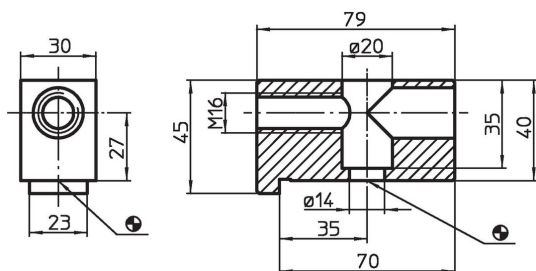

Clamping Heads

EH 1132.900

Product Description

Material

- Steel, blackened

Drawing

Order information

System	 [g]	Art. No.
V70	544	1132.900