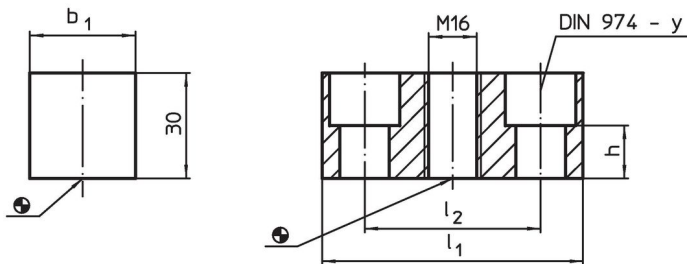

Clamping Bars

EH 1533.000 - EH 1633.200

Product Description

Material

- Steel, blackened

Drawing

Order information

System	Dimensions				y	For screws	📦 [g]	Art. No.
	l ₁	b ₁	l ₂	h				
L12	74	30	50.0	15	12	M12	364	1533.000
L12	95	30	70.3	15	12	M12	510	1533.200
L16	85	35	50.0	14	16	M16	467	1633.000
L16	105	35	70.3	14	16	M16	629	1633.200